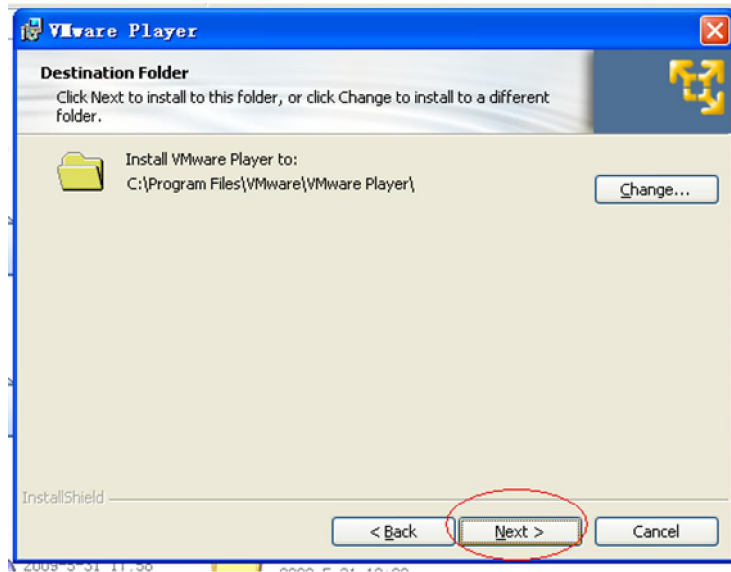

How to install BMW GT1 VMware software

How to install the VMware software

Double click :

VMware-player-2....
2009-5-31 17:58
VMware installat...

in the moveable

hard disk.

Click 'yes' .