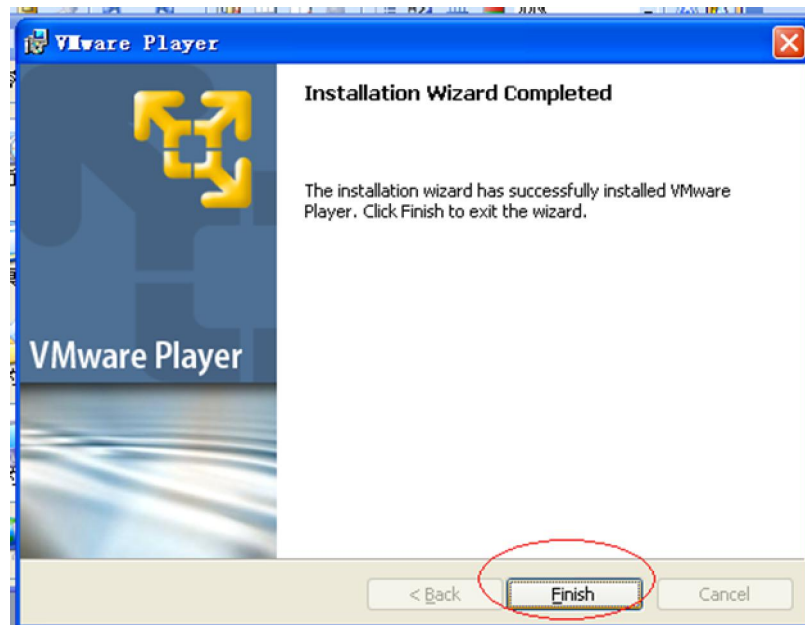

How to install BMW GT1 VMware software

How to install the VMware software

Double click :

VMware-player-2....
2009-5-31 17:58
VMware installat...

in the moveable

hard disk.

Click 'yes' .