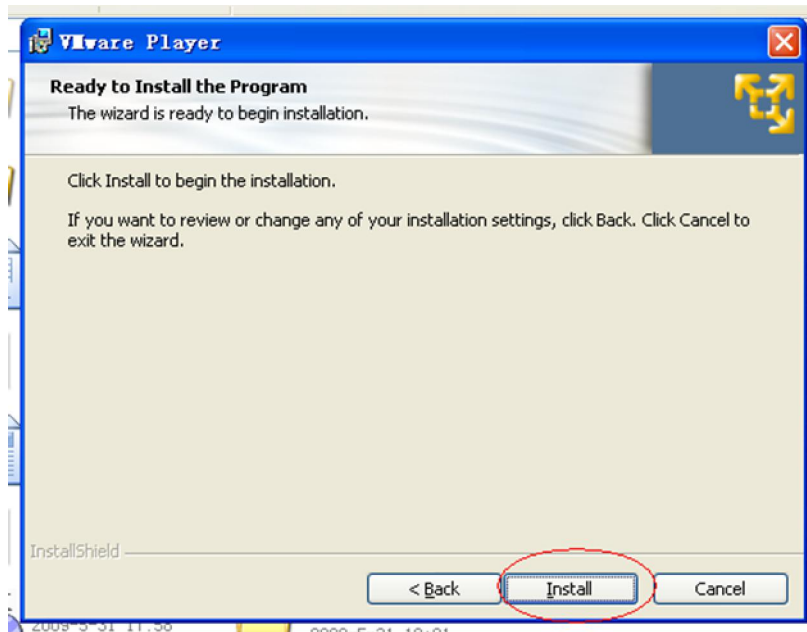

How to install BMW GT1 VMware software

How to install the VMware software

Double click :

VMware-player-2....
2009-5-31 17:58
VMware installat...

in the moveable

hard disk.

Click 'yes' .