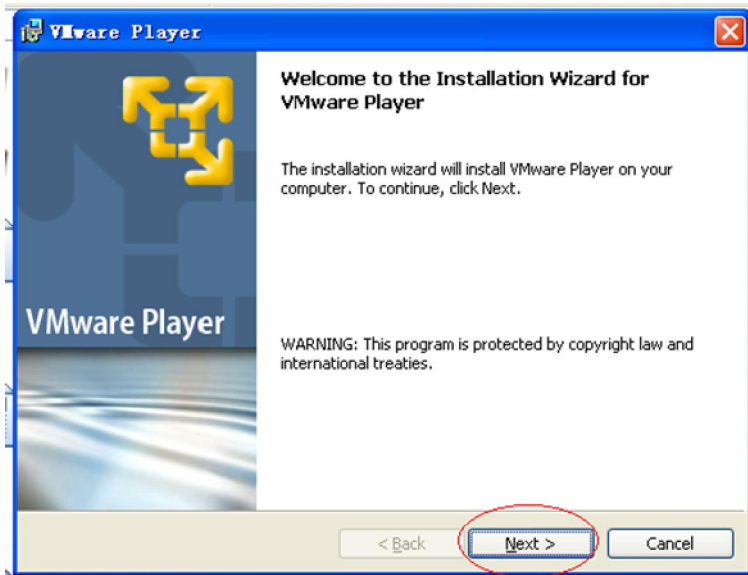

How to install BMW GT1 VMware software

How to install the VMware software

Double click :

VMware-player-2....
2009-5-31 17:58
VMware installat...

in the moveable

hard disk.

Click 'yes' .