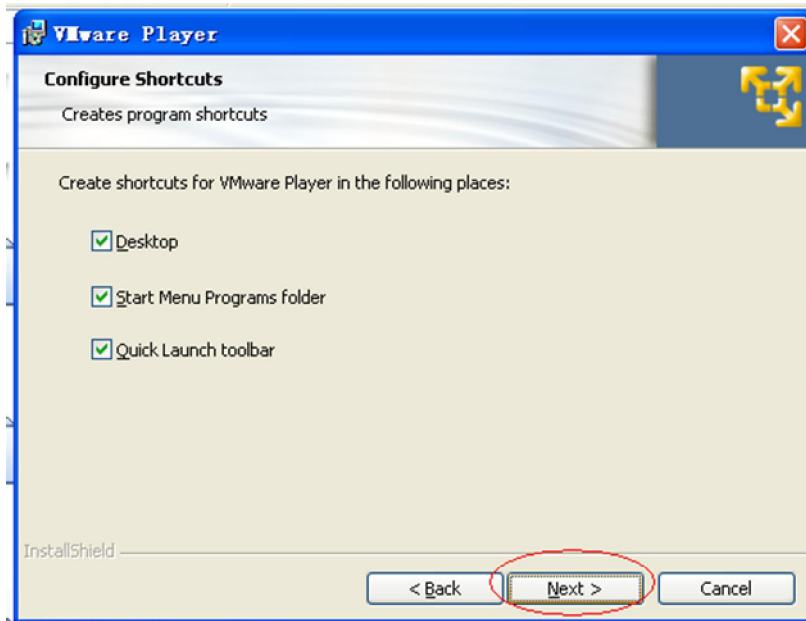

How to install BMW GT1 VMware software

How to install the VMware software

Double click :

VMware-player-2....
2009-5-31 17:58
VMware installat...

in the moveable

hard disk.

Click 'yes' .